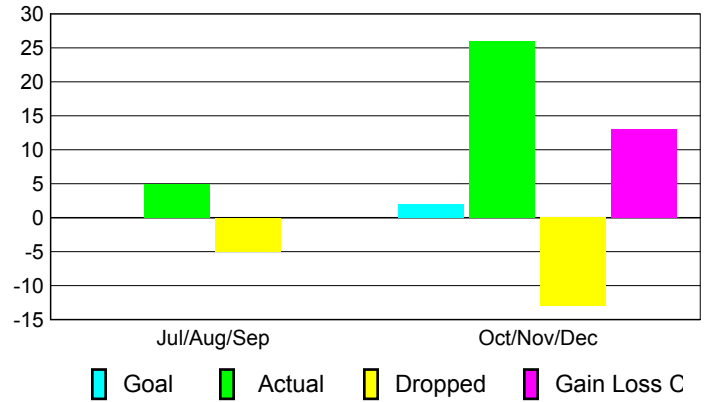

Membership Results 2010-2011

Goal, New, Dropped, Gain/Loss