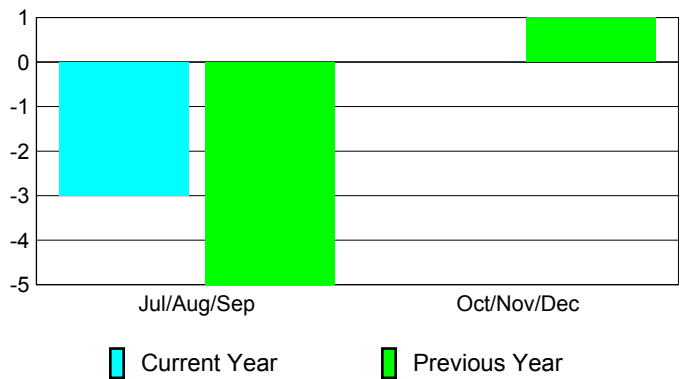

Comparison of Membership Gain/Loss

Current Year Compared to the Previous Year