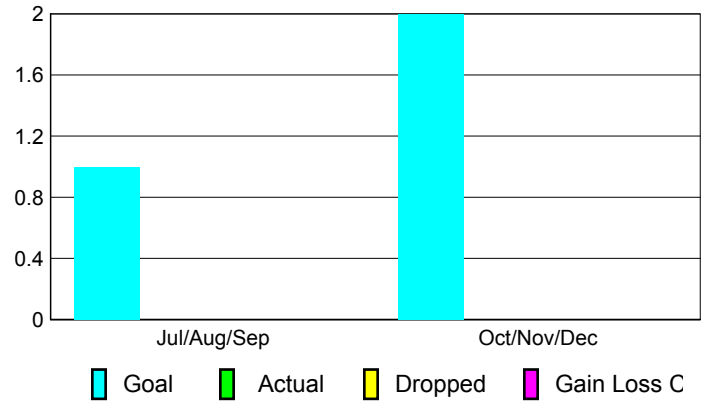

Membership Results 2010-2011

Goal, New, Dropped, Gain/Loss