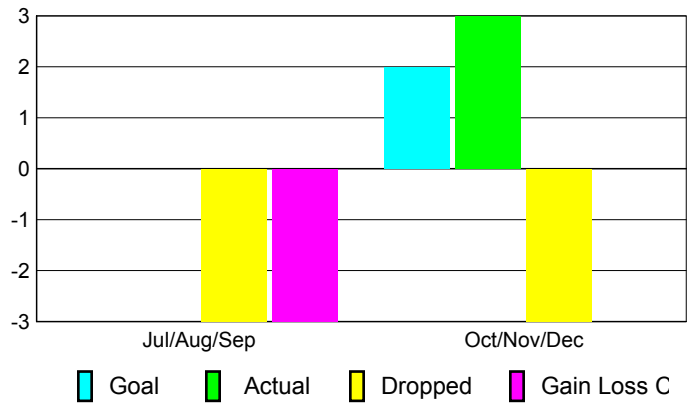

Membership Results 2010-2011

Goal, New, Dropped, Gain/Loss