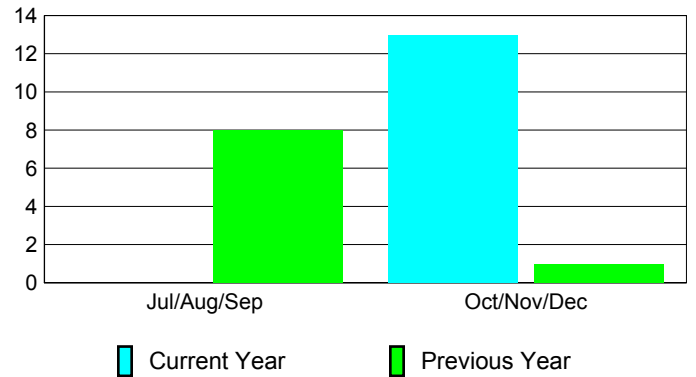

Comparison of Membership Gain/Loss

Current Year Compared to the Previous Year