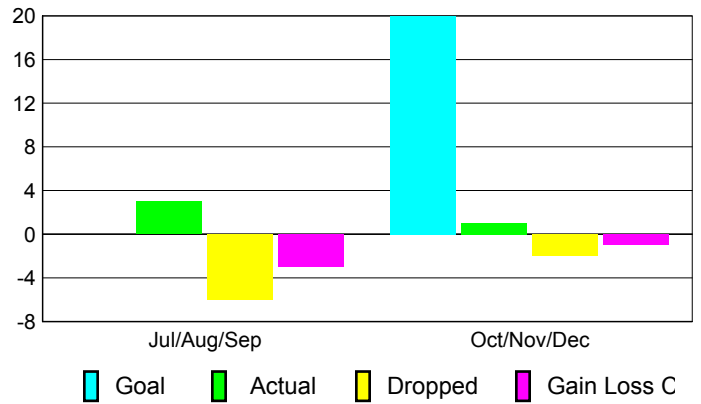

### YTD Status Quo Clubs 2010-2011

Status Quo Clubs Compared to Status Quo Members

## MEMBERSHIP

**Membership Results  
2010-2011**

**Membership  
2009-2010**

Month	Net Memb Goal	Actual New Memb	Actual Dropped Memb	Gain/Loss of Memb	Gain/Loss of Memb
Jul/Aug/Sep	0	3	-6	-3	-5
Oct/Nov/Dec	20	1	-2	-1	-11
<b>Totals</b>	<b>20</b>	<b>4</b>	<b>-8</b>	<b>-4</b>	<b>-16</b>

### Membership Results 2010-2011

Goal, New, Dropped, Gain/Loss